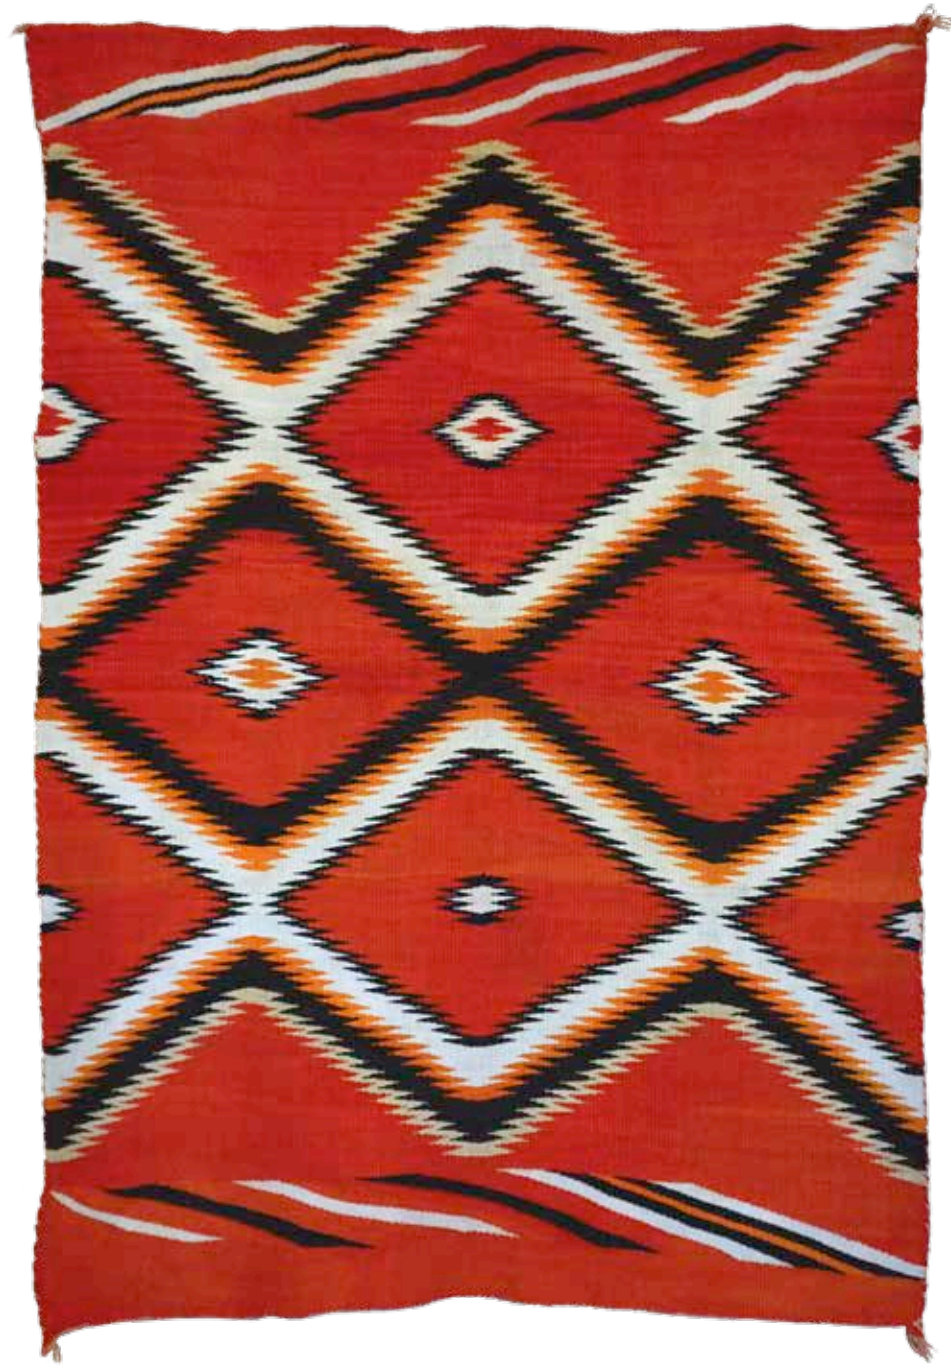

CHARLEY'S NAVAJO RUGS

HISTORIC & CONTEMPORARY COLLECTIONS

CharleysNavajoRugs.com ♦ 559-259-9482 ♦ Hanford, CA
Appointments Available ♦ Charley@CharleysNavajoRugs.com